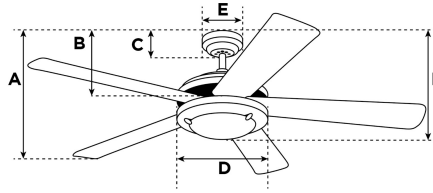

Item Number 7307000

Porto Ceiling Fan

52 in. Distressed Aluminum Finish
Reversible Blades (Charcoal/Rustic Birch) Opal Frosted Glass

A. Top of Canopy to Bottom of Blades	10.8"
B. Top of Canopy to Bottom of Switch House	12.8"
C. Top of Canopy to Bottom of Canopy	2.7"
D. Width of Motor Housing.....	7.9"
E. Width of Canopy.....	5.2"
F. Top of Canopy to Bottom of Glass.....	20.1"

If a Combo Style Fan with a 4" Down Rod is installed without the Down Rod, Subtract 3" from the Dimensions Listed (A, B, F).
If a Combo Style Fan with a 6" Down Rod is installed without the Down Rod, Subtract 5" from the Dimensions Listed (A, B, F).

Warranty

Ceiling fans backed by our Limited Lifetime Warranty have a lifetime motor warranty and a 2-year warranty on all other parts.

Specifications are subject to change without notice, please visit www.westinghouselighting.com for latest information.

and Westinghouse are trademarks of Westinghouse Electric Corporation. Used under license by Westinghouse Lighting. All Rights Reserved.